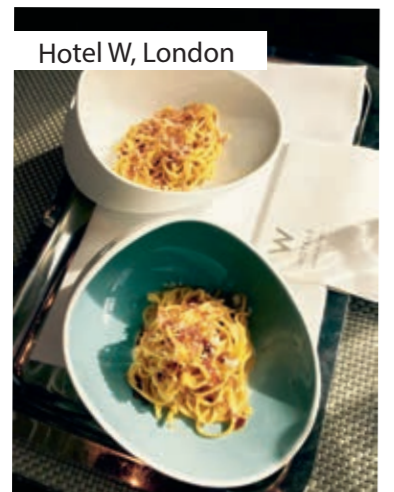

Fly Jug
13017
14.5 x 8.5 x 11 (170ml)

· Available in porcelain glazed finish

Fly 80
Cup & Saucer
13001

Fly 80 Cup
13003
D 8.5 H 5.4

Fly 80 Saucer
13004
D 13 H 2

Fly 180
Cup & Saucer
13002

Fly 180 Cup
13005
D 9.5 H 7.5

Fly 180 Saucer
13006
D 15.5 H 2

Lasarte, Barcelona ***

Zarate restaurant *

Le Basque Catering, Miami

Hotel W, London

Yoshiharu Kaji, Felix chef at Peninsula Hotel Hong Kong

Julien Dugourd **

Gaston Acurio, Peru