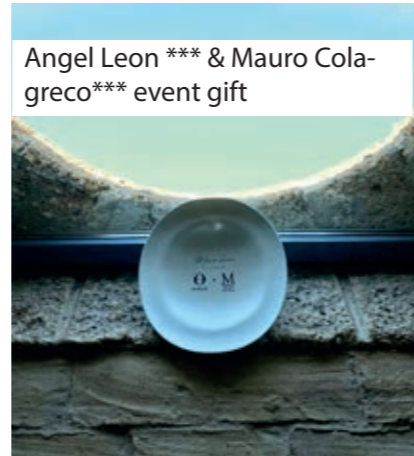

Angel Leon *** & Mauro Colagreco*** event gift