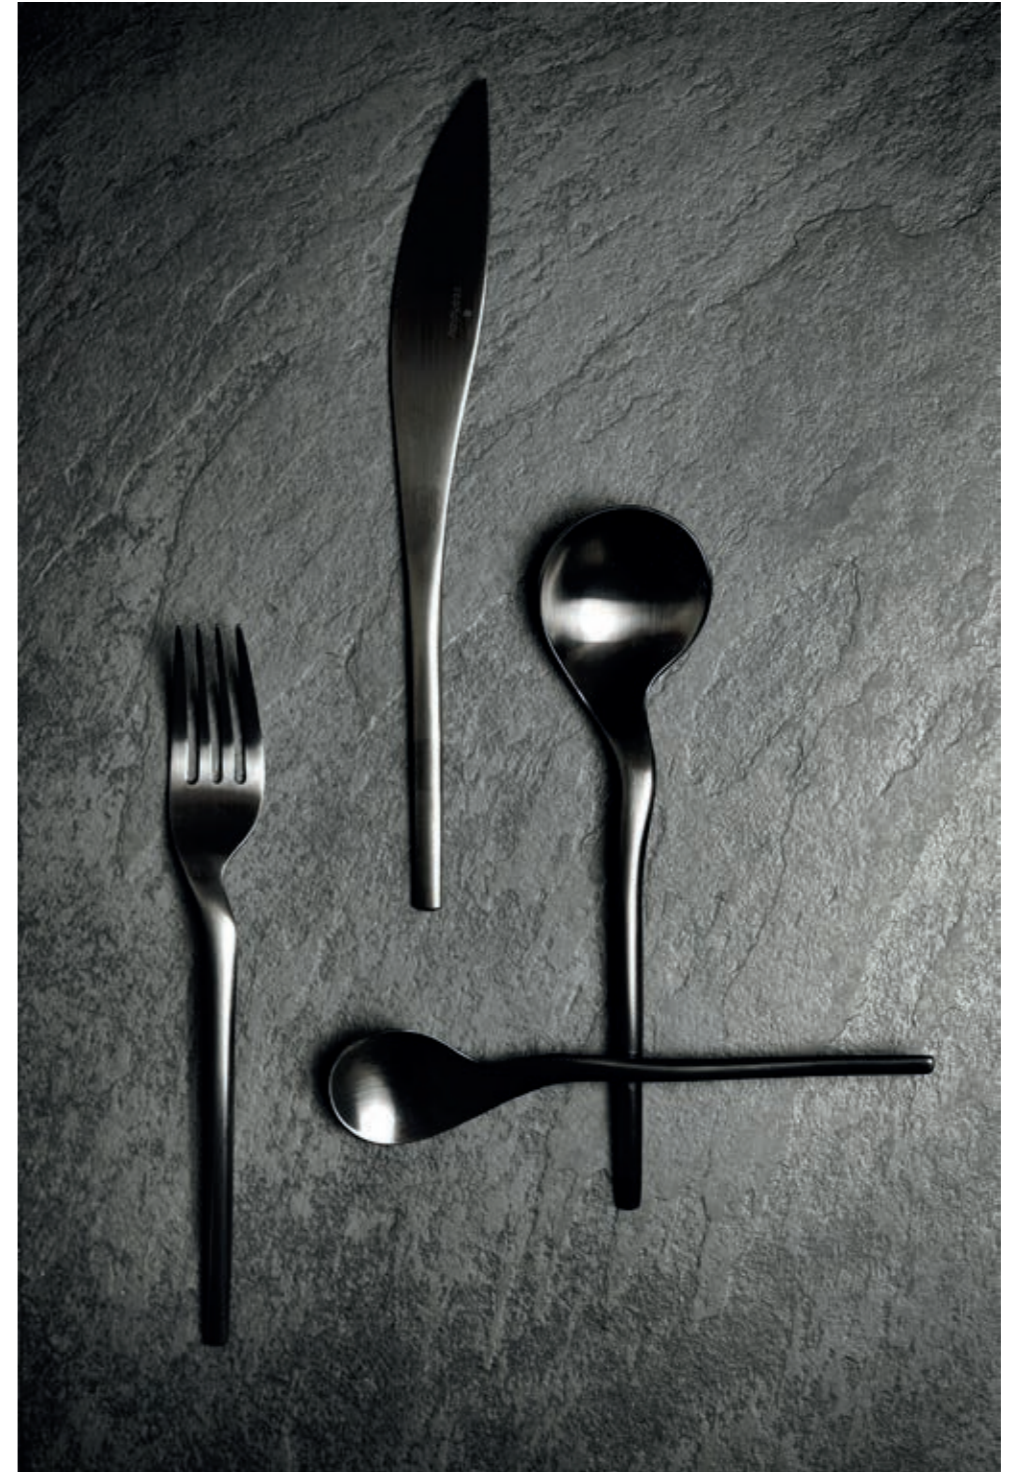

Rama

steel cutlery design