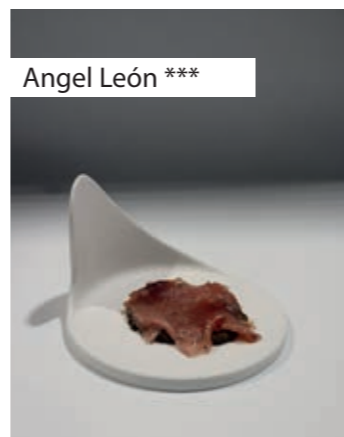

Angel León ***