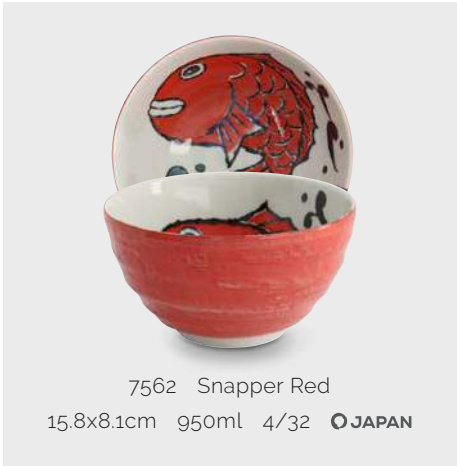

18882 Fugu Purple
11.2x6.2cm 300ml 6/96 **JAPAN**

18880 Lobster Green 11.2x6.2cm 300ml 6/96 **JAPAN**

18881 Sole Blue 11.2x6.2cm 300ml 6/96 **JAPAN**

7560 Snapper Red
11.2x6.2cm 300ml 6/96 **JAPAN**

7561 Snapper Red
13.2x7.3cm 500ml 6/48 **JAPAN**

7562 Snapper Red
15.8x8.1cm 950ml 4/32 **JAPAN**

7563 Snapper Blue
11.2x6.2cm 300ml 6/96 **JAPAN**

7564 Snapper Blue
13.2x7.3cm 500ml 6/48 **JAPAN**

7565 Snapper Blue
15.8x8.1cm 950ml 4/32 **JAPAN**

15479 Crab Red
11.2x6.2cm 300ml 6/96 **JAPAN**