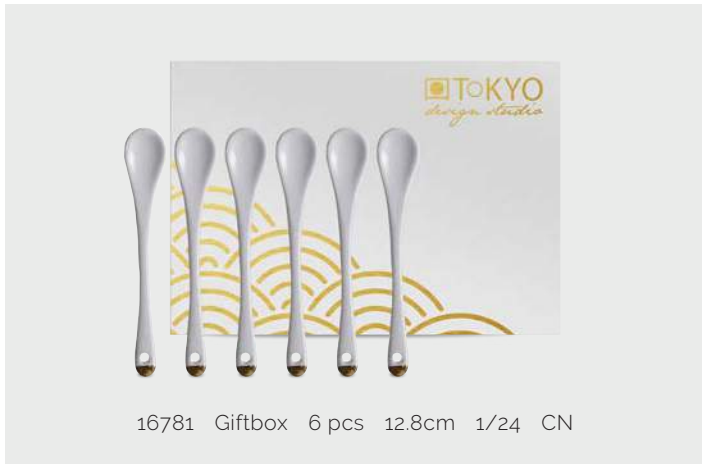

16781 Giftbox 6 pcs 12.8cm 1/24 CN