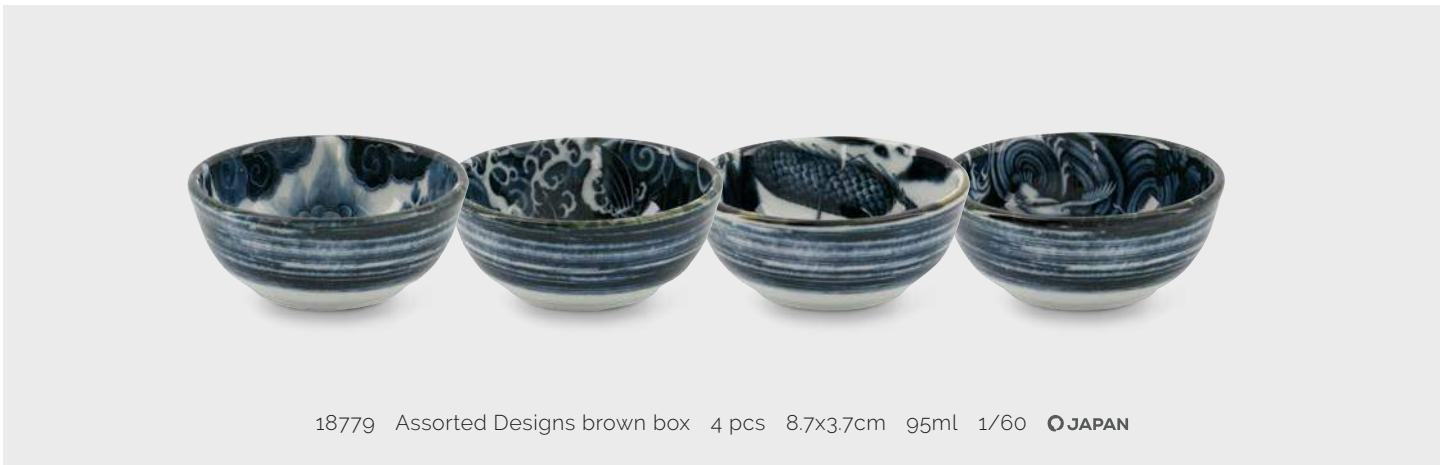

18764 Crane 25.2x7.7cm 1600ml 3/24 JAPAN

18694 Lion 8.7x3.7cm
95ml 12/144 **JAPAN**

18695 Carp 8.7x3.7cm
95ml 12/144 **JAPAN**

18696 Dragon 8.7x3.7cm
95ml 12/144 **JAPAN**

18697 Crane 8.7x3.7cm
95ml 12/144 **JAPAN**