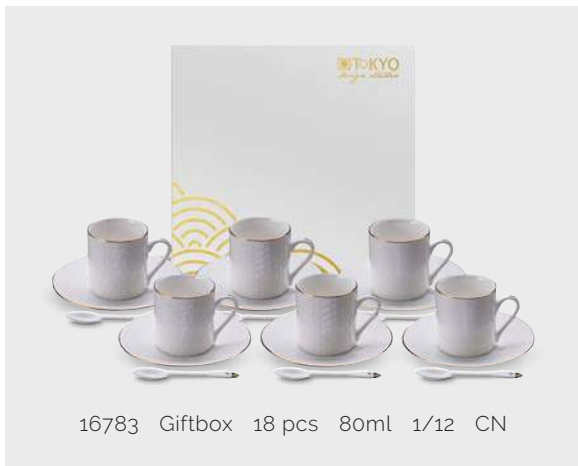

16450 Giftbox 4 pcs 6.7x7.7cm 170ml 1/6 CN

18550 Giftbox 5 pcs 1300ml & 170ml 1/4 CN
without stainless steel strainer

17154 Giftbox Gold 12 pcs 80ml 1/18 CN

16783 Giftbox 18 pcs 80ml 1/12 CN

STAR WAVE

Fresh and bright, our modern Asian theme Star Wave will surely boost your mood! Its oriental yet contemporary style combines geometrical motifs with lively, cheerful colors. Mix and match the lavish patterns and colors for endless creative combinations that will make your kitchen and your home a happy and welcoming place.