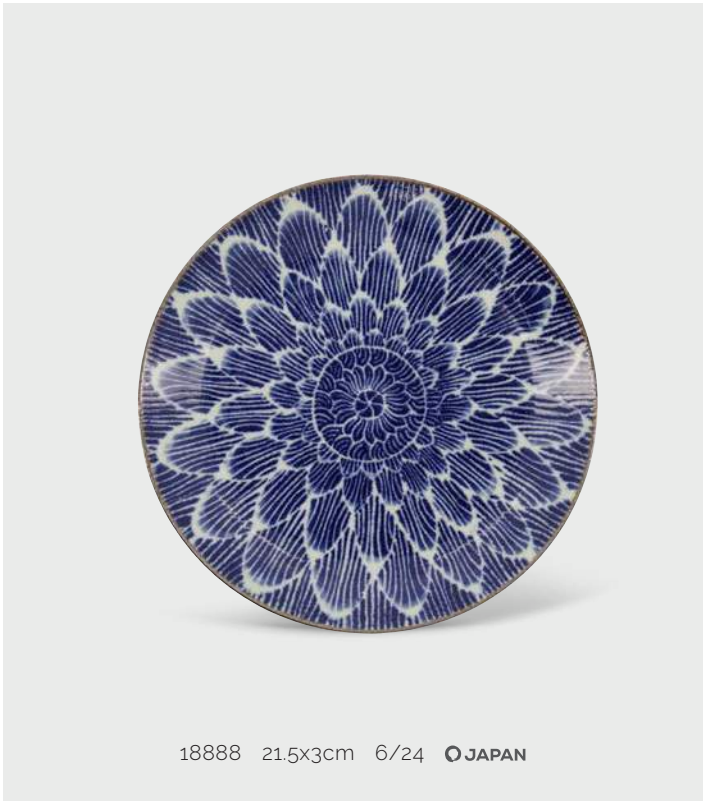

18888 21.5x3cm 6/24 **JAPAN**