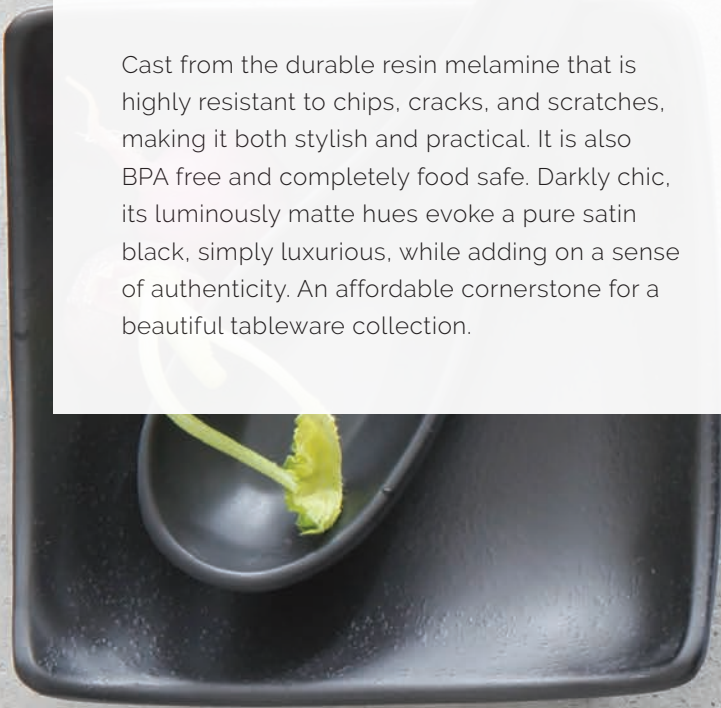

MELAMINE ZEN

Cast from the durable resin melamine that is highly resistant to chips, cracks, and scratches, making it both stylish and practical. It is also BPA free and completely food safe. Darkly chic, its luminously matte hues evoke a pure satin black, simply luxurious, while adding on a sense of authenticity. An affordable cornerstone for a beautiful tableware collection.