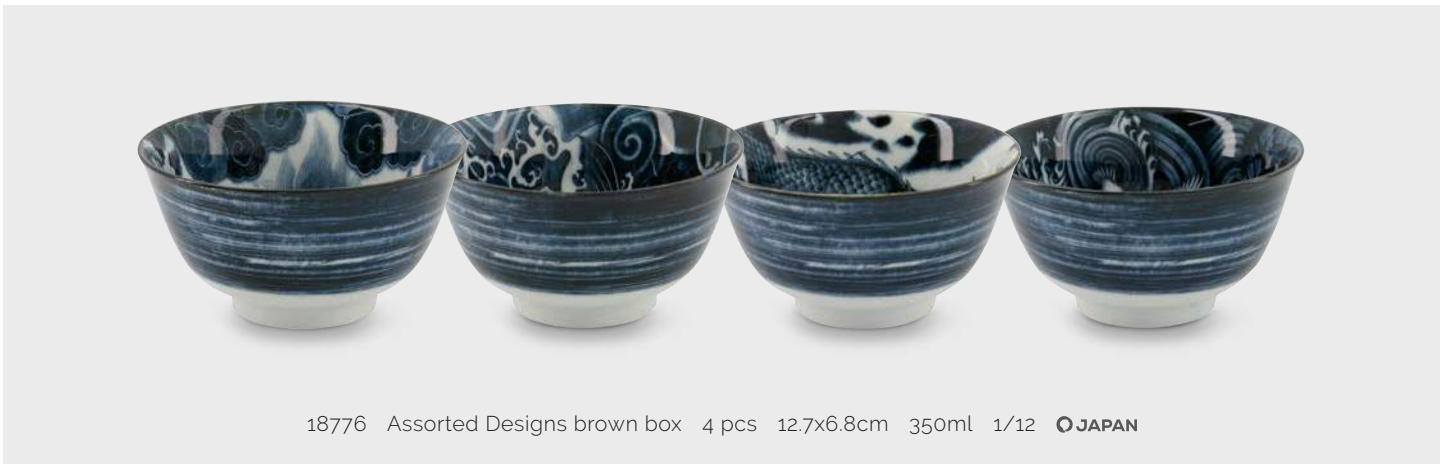

18779 Assorted Designs brown box 4 pcs 8.7x3.7cm 95ml 1/60 **JAPAN**

18700 Lion 12.7x6.8cm
350ml 6/48 **JAPAN**

18699 Carp 12.7x6.8cm
350ml 6/48 **JAPAN**

18692 Dragon 12.7x6.8cm
350ml 6/48 **JAPAN**

18693 Crane 12.7x6.8cm
350ml 6/48 **JAPAN**