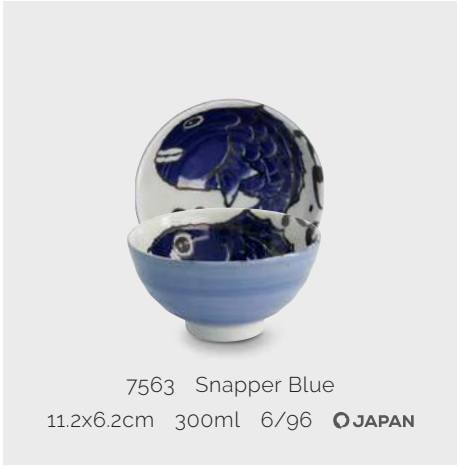

7563 Snapper Blue
11.2x6.2cm 300ml 6/96 **JAPAN**