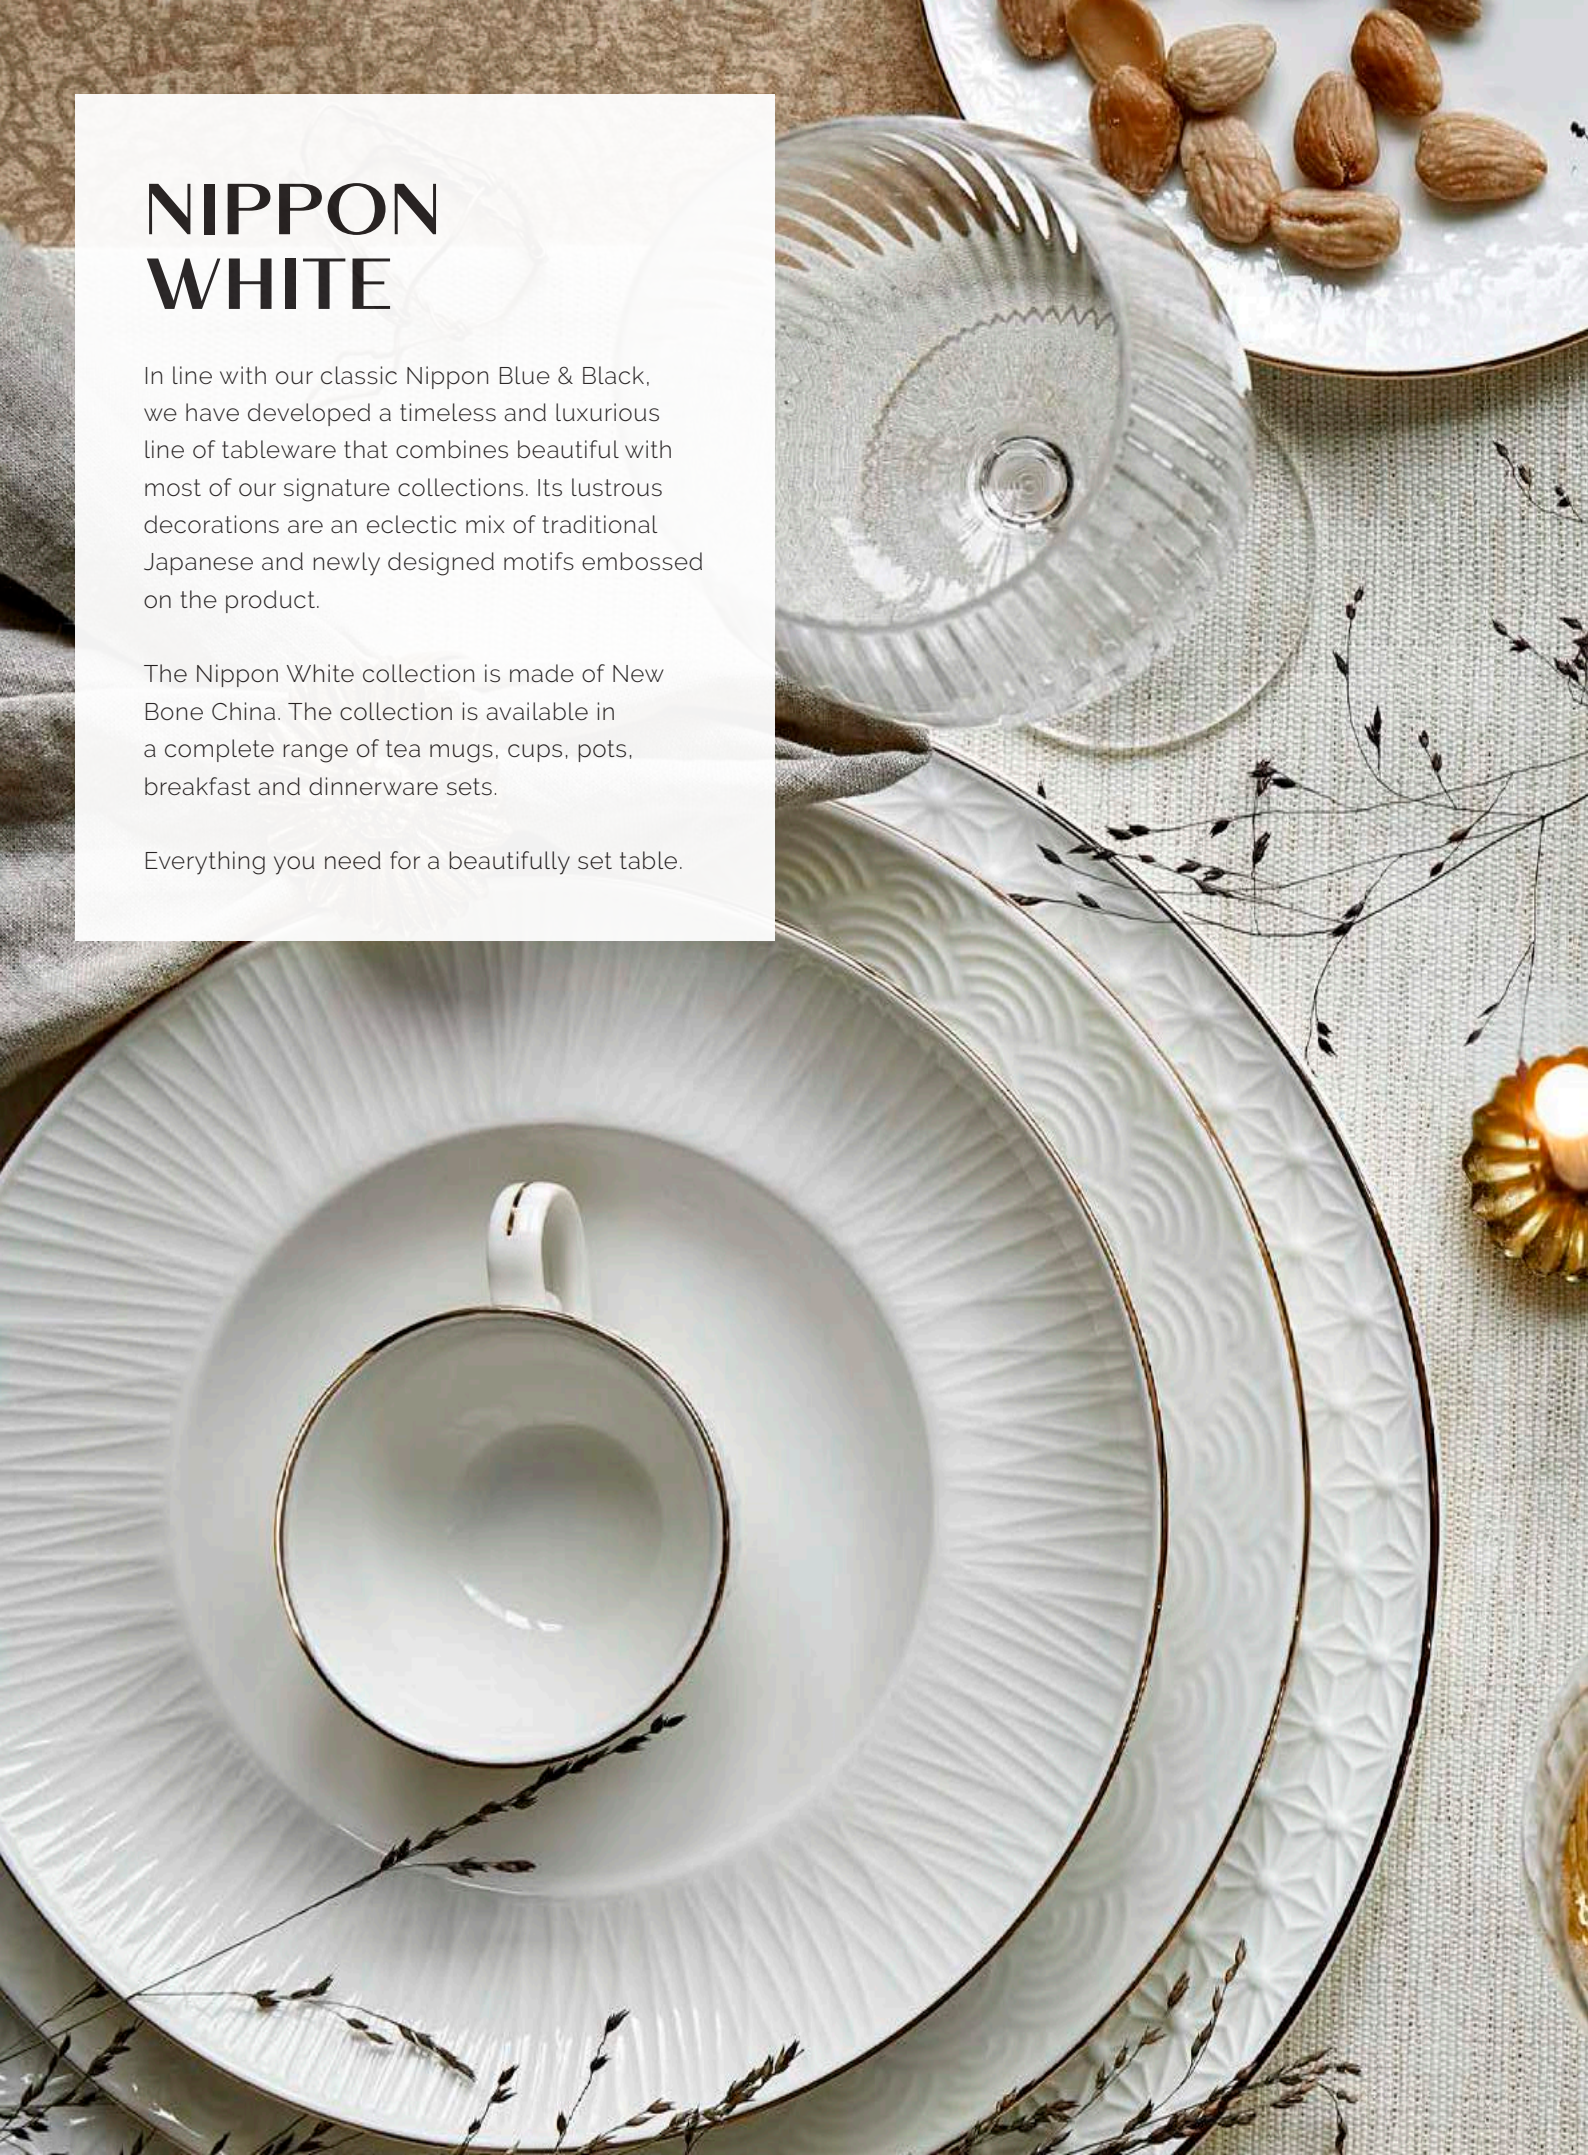

NIPPON WHITE

In line with our classic Nippon Blue & Black, we have developed a timeless and luxurious line of tableware that combines beautiful with most of our signature collections. Its lustrous decorations are an eclectic mix of traditional Japanese and newly designed motifs embossed on the product.

The Nippon White collection is made of New Bone China. The collection is available in a complete range of tea mugs, cups, pots, breakfast and dinnerware sets.

Everything you need for a beautifully set table.