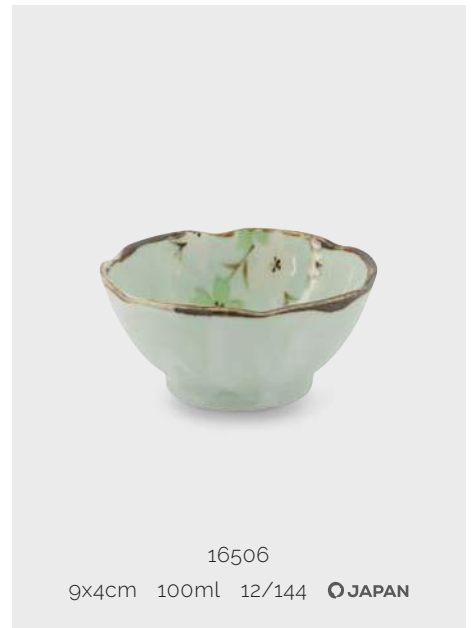

16510
28.8x3.7cm 3/18

7800
26x3.4cm 4/24

16509
22.7x3.1cm 6/36

7801
19.5x3cm 6/48

7808
8.8x6.5x2.8cm 12/144 ○ JAPAN

7816 Giftbox 5 pcs 260ml + 50ml 1/24 ○ JAPAN

7818 Giftbox 5 pcs 700ml + 150ml 1/12 ○ JAPAN
without stainless steel strainer