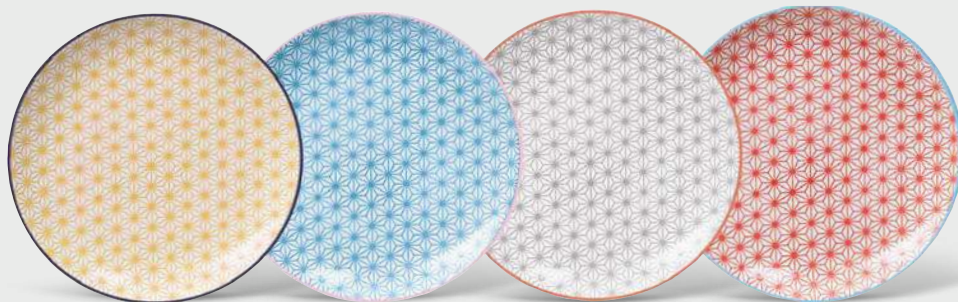

17984 Assorted designs brown box 4 pcs 16x2cm 1/12 **JAPAN**

17985 Assorted designs brown box 4 pcs 20.6x2.2cm 1/12 **JAPAN**