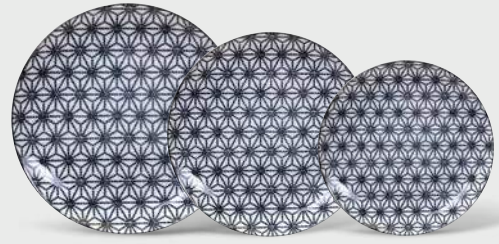

○ JAPAN

17968 Star 25.7x3cm 3/24
16146 Star 20.6x2.2cm 3/48
17964 Star 16x2cm 6/96