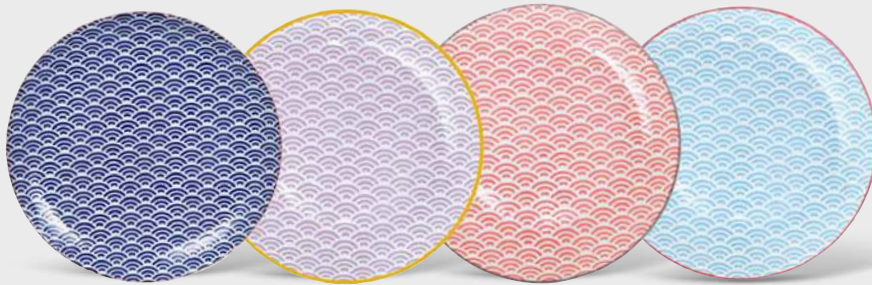

17983
Star Yellow/Dark Blue
25.7x3cm 3/24
JAPAN

8657
Star Red/Light Blue
25.7x3cm 3/24
JAPAN

17985 Assorted designs brown box 4 pcs 20.6x2.2cm 1/12 **JAPAN**