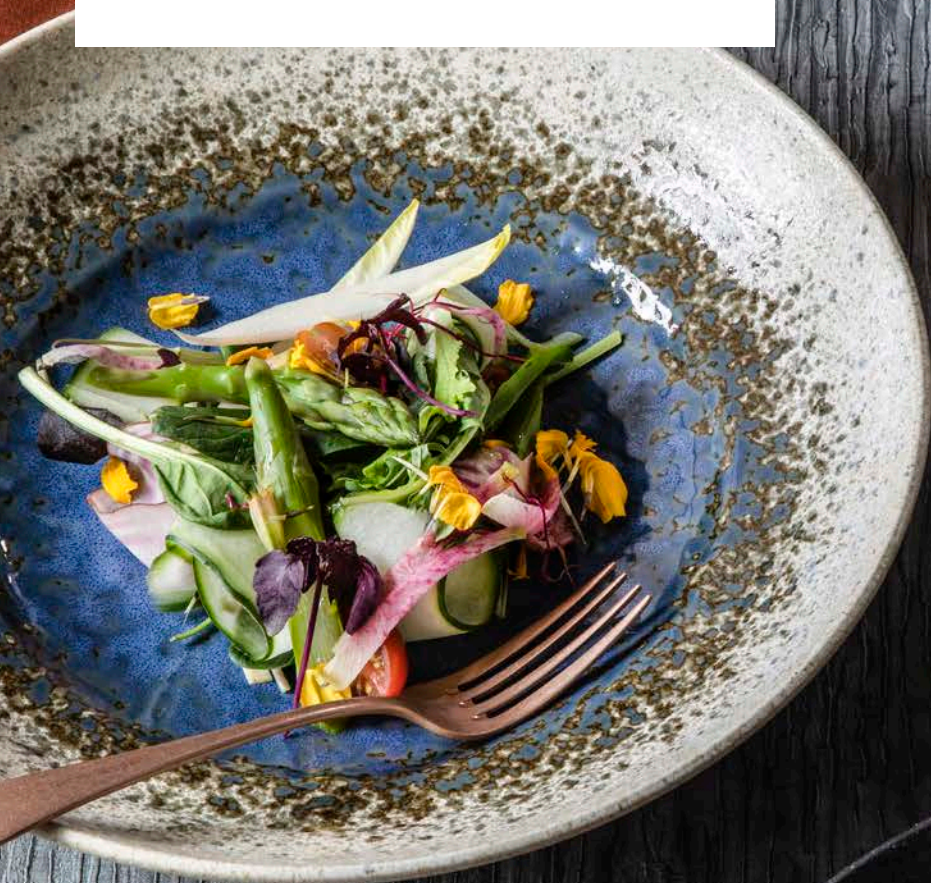

8171 Turquoise 11.5x6.5cm 160ml 6/48 CN

17944 Giftbox Turquoise Star 8 pcs 1/4 CN

17943 Giftbox Blue Wave 8 pcs 1/4 CN

16272 Giftbox Blue 8 pcs 1/4 CN

8154 Giftbox Turquoise 8 pcs 1/4 CN

MINOYAKI

Mino Yaki is chefs' favourite. Whether Italian, French or Asian cuisine, many restaurants use this sophisticated tableware. Its deluxe appearance gives a unique touch to any dish. But Mino Yaki is not chefs-only! Its variety of shapes and natural colours is loved by many. This fine stoneware and porcelain set will impress your guests anyway.