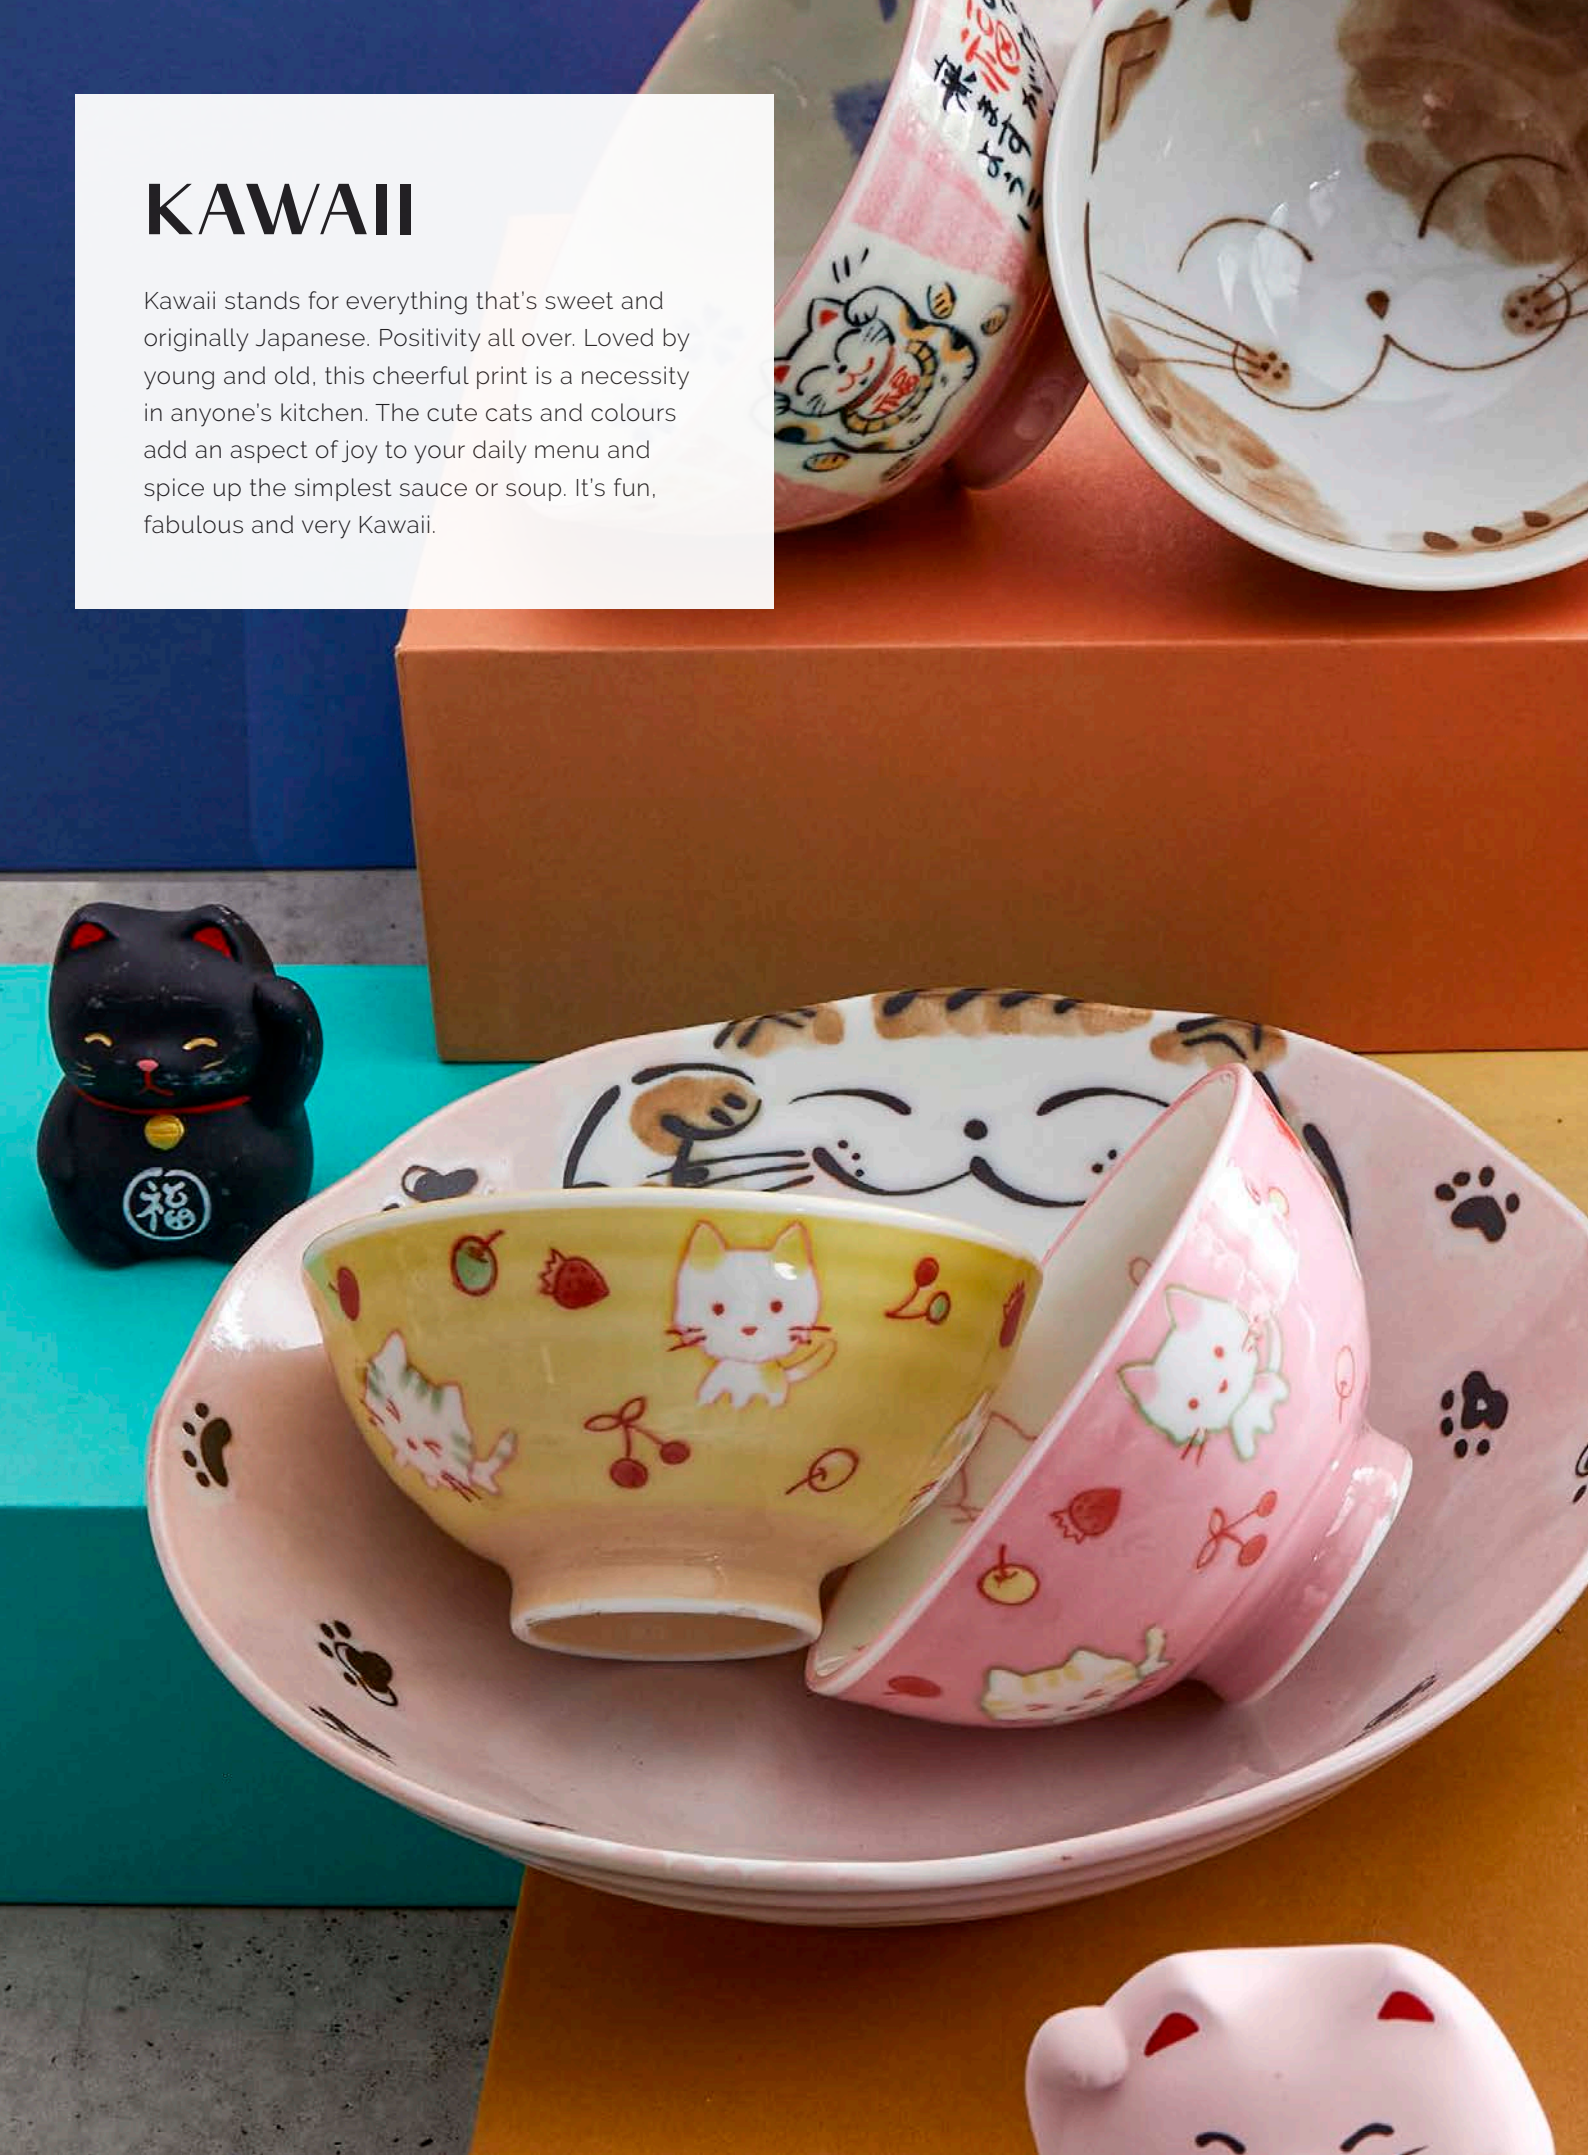

15490 Lobster Blue
15.8x8.1cm 950ml 4/32 **JAPAN**

22032 Giftbox Lobster Red + Crab Blue 4 pcs 13.2x7.3cm 500ml 1/6  JAPAN

22033 Giftbox Crab Red + Snapper Blue 4 pcs 13.2x7.3cm 500ml 1/6  JAPAN

KAWAII

Kawaii stands for everything that's sweet and originally Japanese. Positivity all over. Loved by young and old, this cheerful print is a necessity in anyone's kitchen. The cute cats and colours add an aspect of joy to your daily menu and spice up the simplest sauce or soup. It's fun, fabulous and very Kawaii.