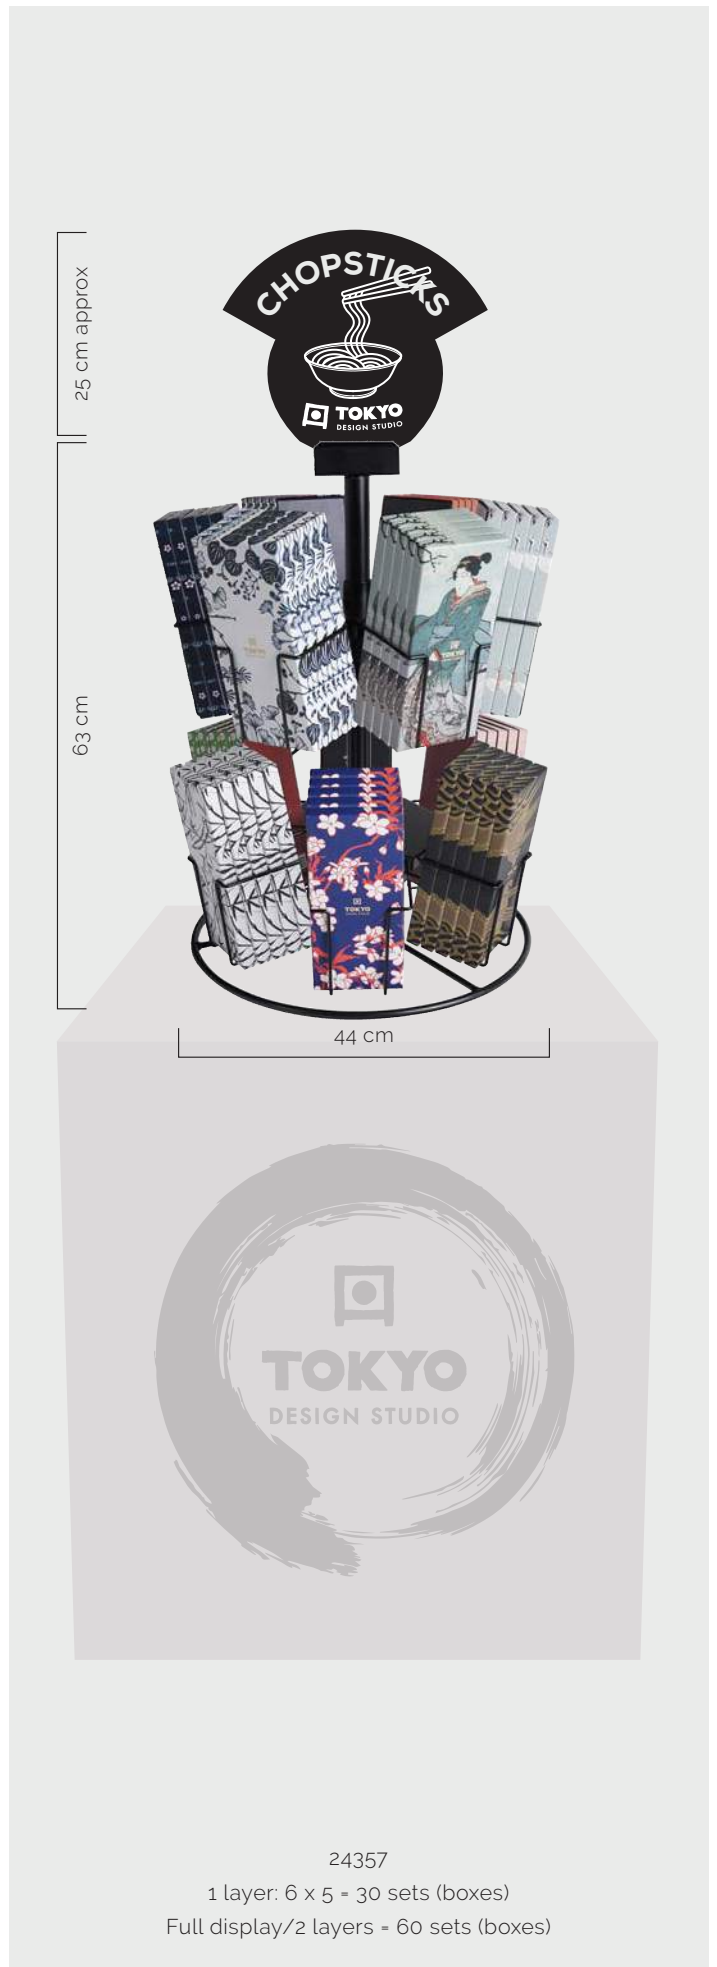

TOKYO
DESIGN STUDIO

TOKYO
DESIGN STUDIO

TOKYO
DESIGN STUDIO

TOKYO
DESIGN STUDIO

17866 Giftbox
Peony Flower 5 pcs 1/10 CN

4079 Giftbox
Red 5 pcs 1/10 CN

4075 Giftbox
Black 5 pcs 1/10 CN

4618 Giftbox
Blue Flowers 5 pcs 1/10 CN