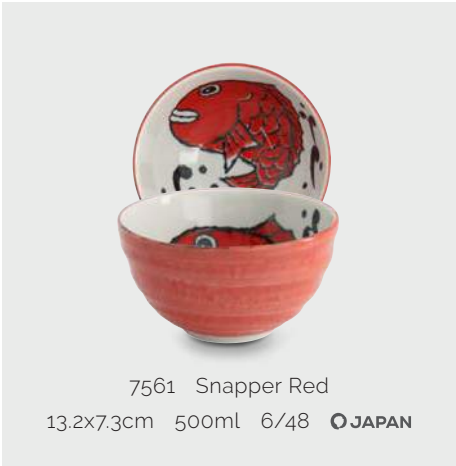

18882 Fugu Purple
11.2x6.2cm 300ml 6/96 **JAPAN**

18880 Lobster Green 11.2x6.2cm 300ml 6/96 **JAPAN**

18881 Sole Blue 11.2x6.2cm 300ml 6/96 **JAPAN**

7560 Snapper Red
11.2x6.2cm 300ml 6/96 **JAPAN**

7561 Snapper Red
13.2x7.3cm 500ml 6/48 **JAPAN**