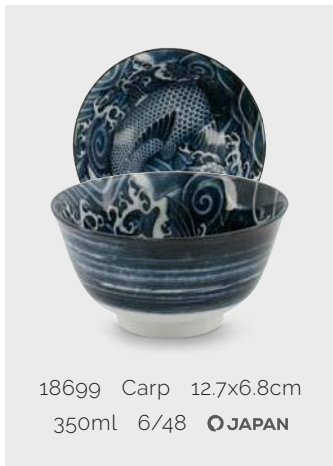

18692 Dragon 12.7x6.8cm
350ml 6/48 **JAPAN**

18699 Carp 12.7x6.8cm
350ml 6/48 **JAPAN**