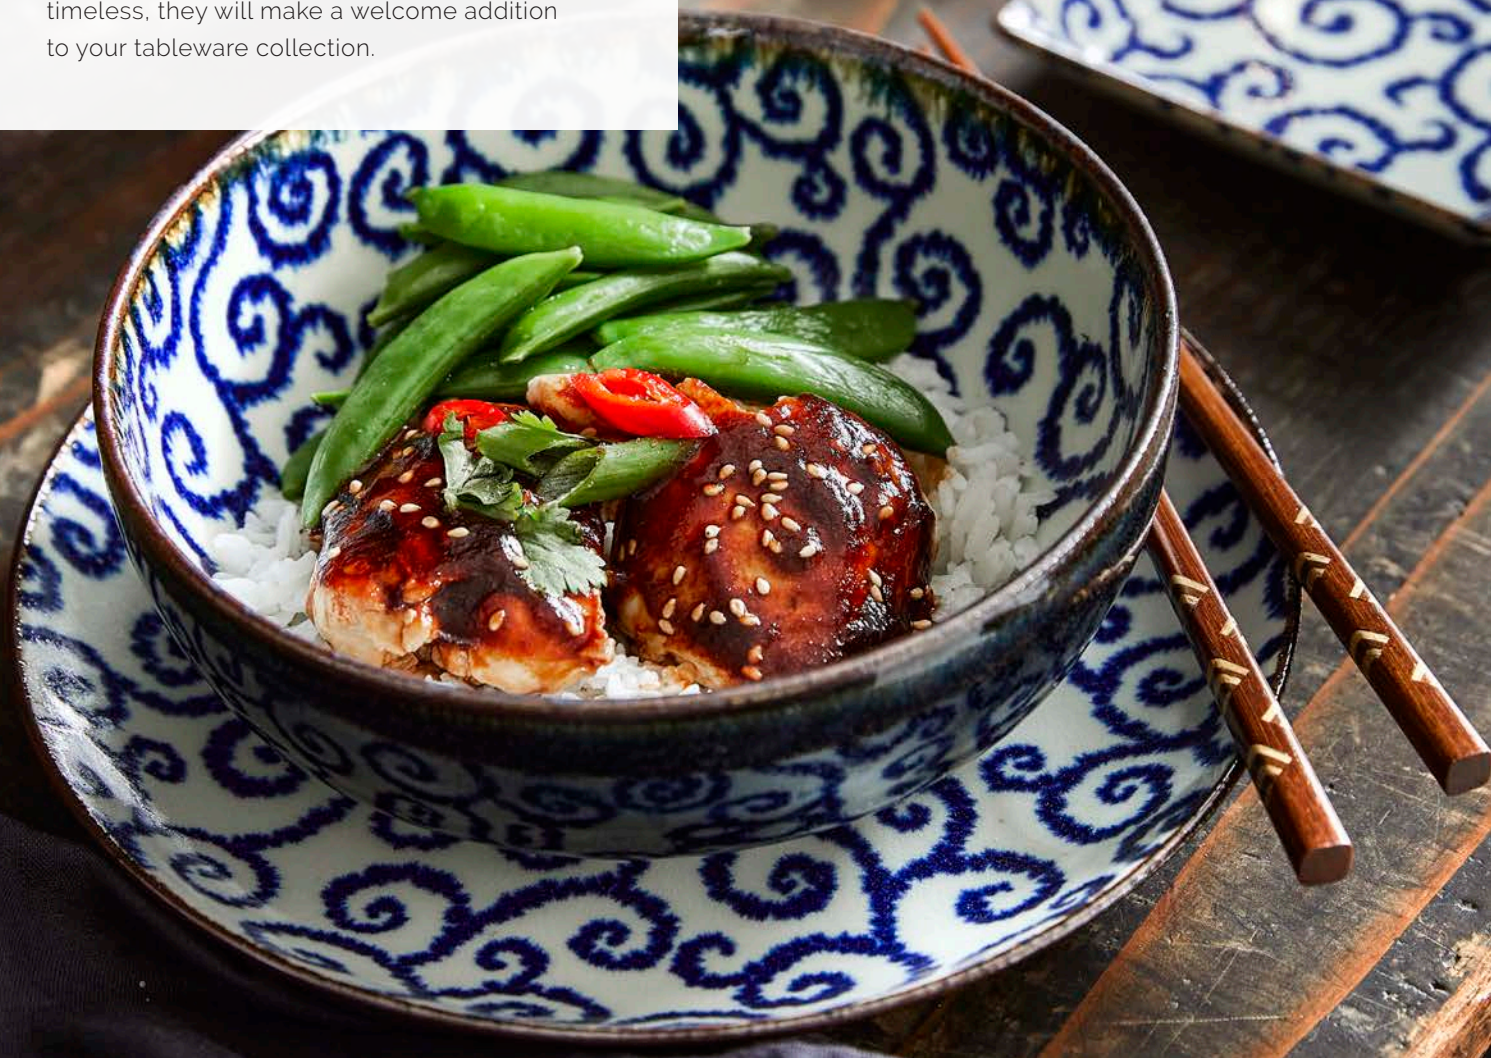

TEN KARAKUSA

The traditionally shaped porcelain bowls and plates have some relief, which, together with a matte finish, gives them a rich and luxurious look and feel. They lend an elegant note to any dining room – on their own or layered with other pieces from the Burashi collections.

The Dahlia and Karakusa line is ideal for those who want to mix and match but also strive for visual harmony. While the Dahlia pattern is inspired by Dahlia flowers, the Karakusa bowls are derived from Japanese artistic interpretation of an octopus, resulting in special color effects in lovely bright indigo blue. Graceful and timeless, they will make a welcome addition to your tableware collection.