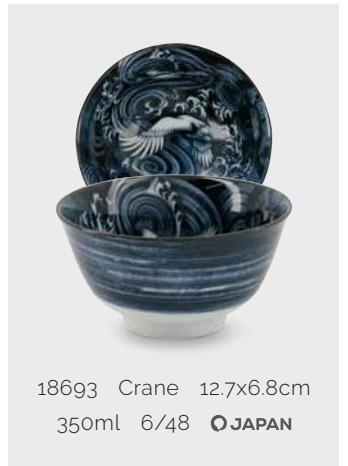

18692 Dragon 12.7x6.8cm
350ml 6/48 **JAPAN**

18693 Crane 12.7x6.8cm
350ml 6/48 **JAPAN**