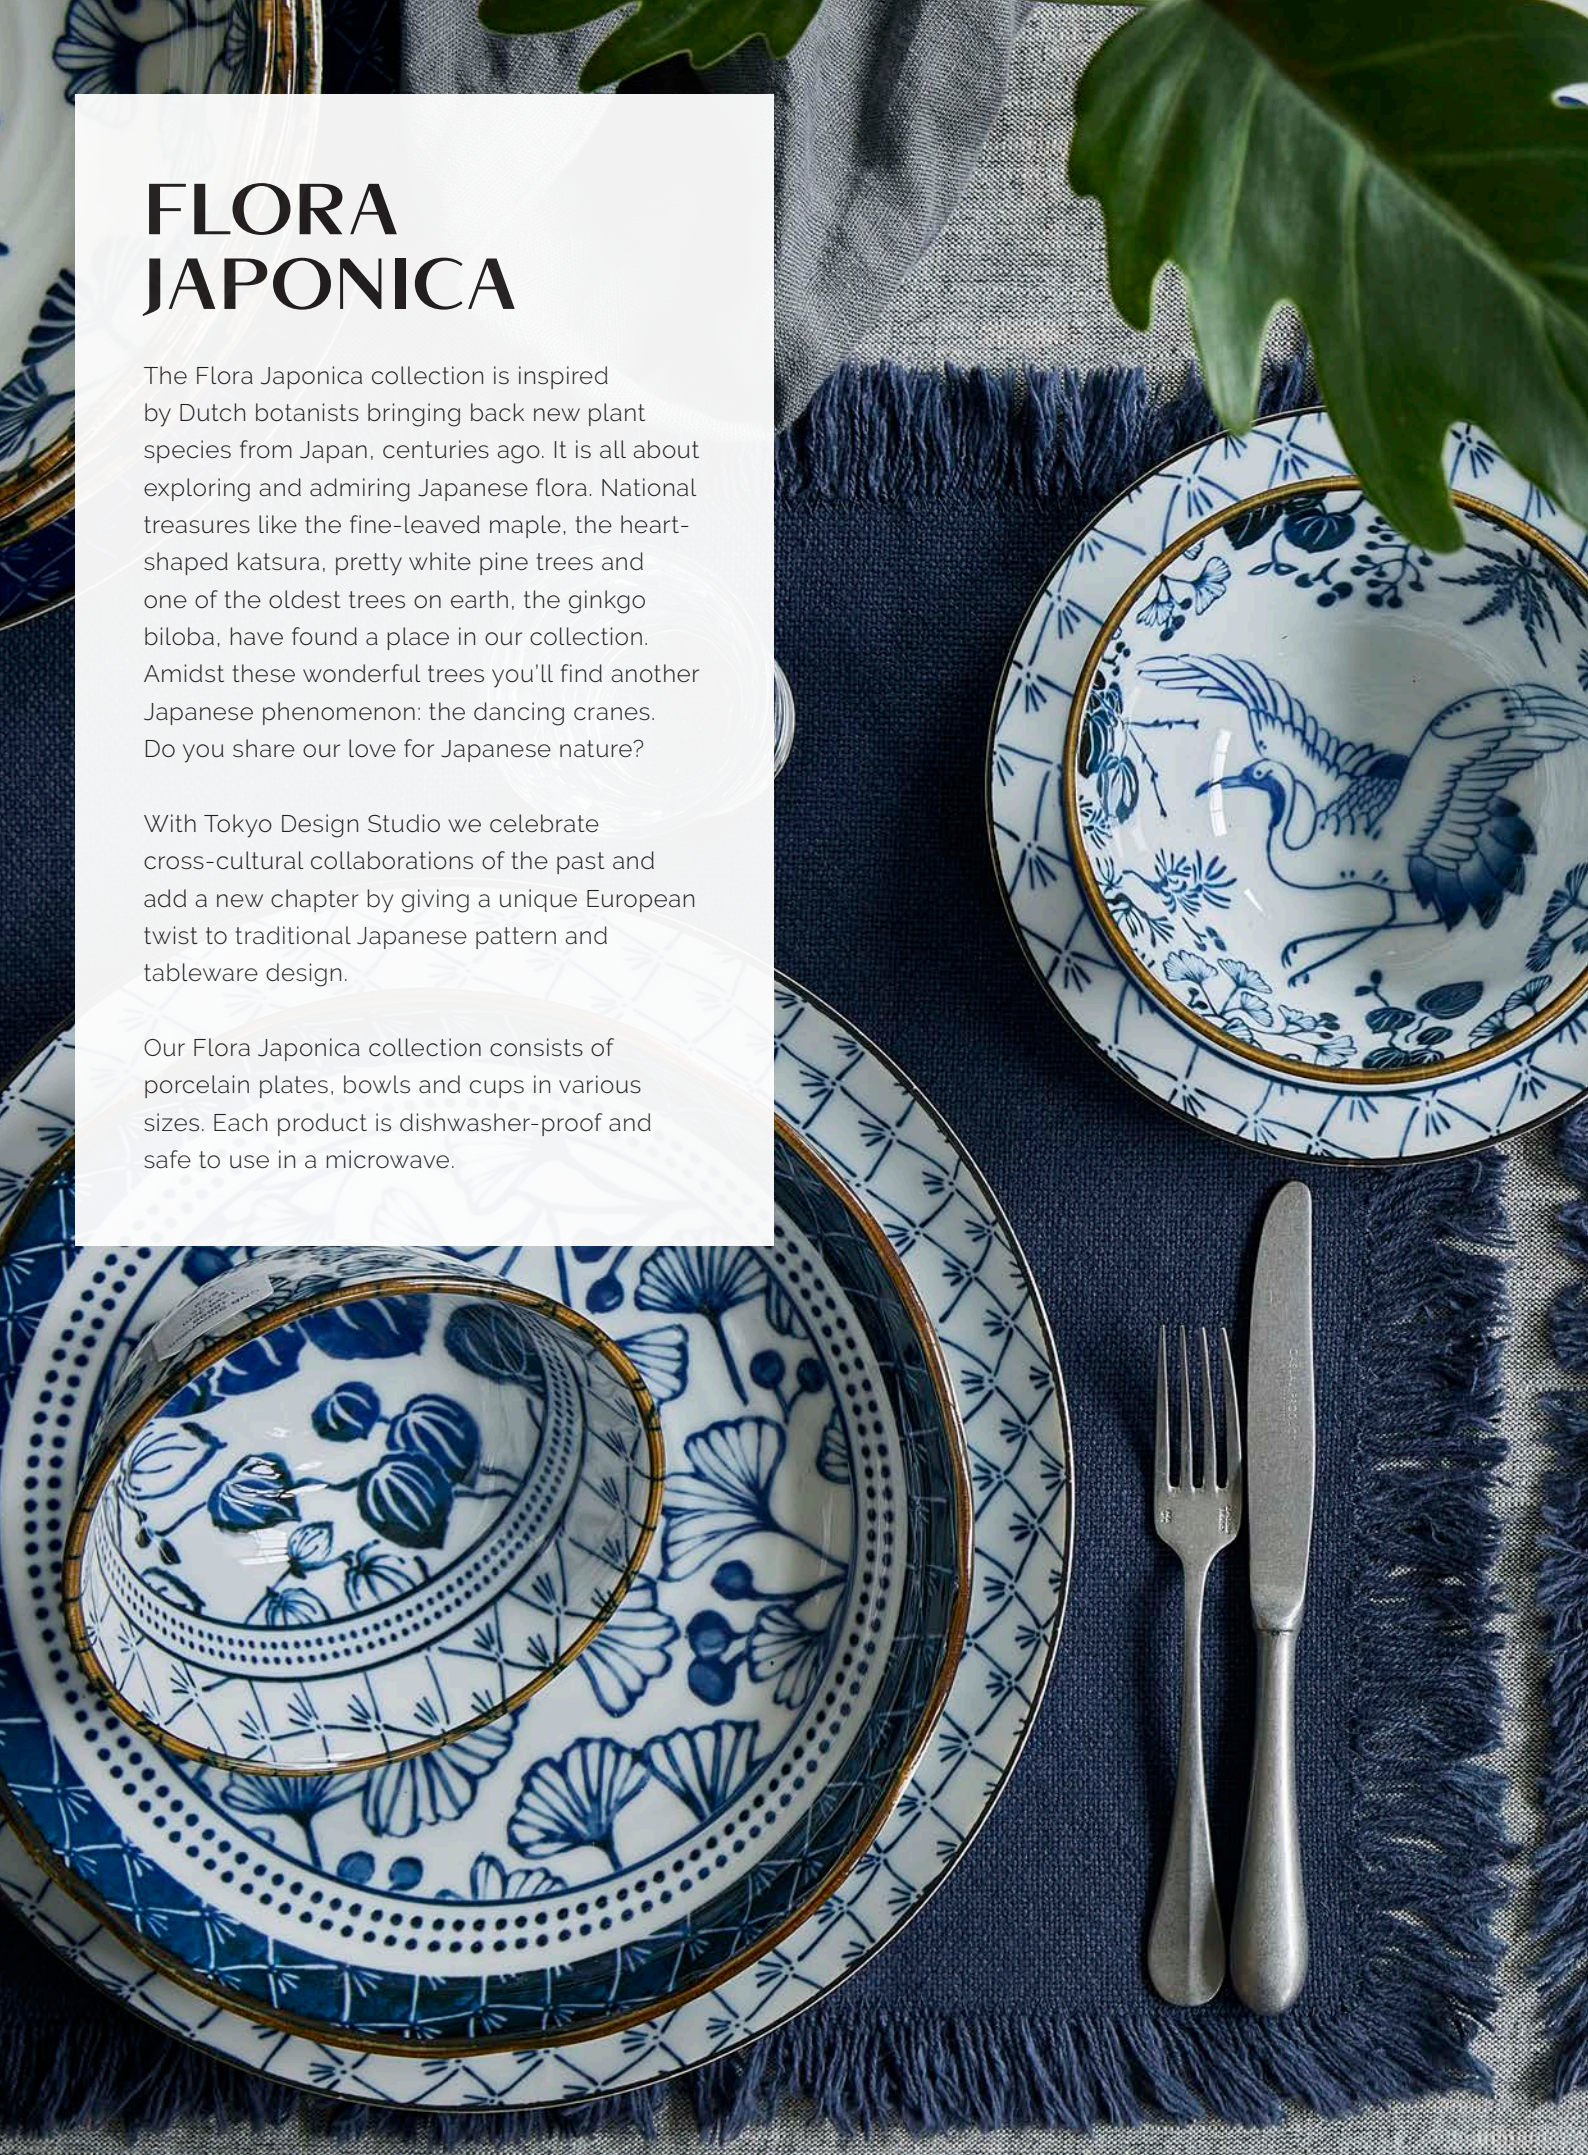

FLORA JAPONICA

The Flora Japonica collection is inspired by Dutch botanists bringing back new plant species from Japan, centuries ago. It is all about exploring and admiring Japanese flora. National treasures like the fine-leaved maple, the heart-shaped katsura, pretty white pine trees and one of the oldest trees on earth, the ginkgo biloba, have found a place in our collection. Amidst these wonderful trees you'll find another Japanese phenomenon: the dancing cranes. Do you share our love for Japanese nature?

With Tokyo Design Studio we celebrate cross-cultural collaborations of the past and add a new chapter by giving a unique European twist to traditional Japanese pattern and tableware design.

Our Flora Japonica collection consists of porcelain plates, bowls and cups in various sizes. Each product is dishwasher-proof and safe to use in a microwave.