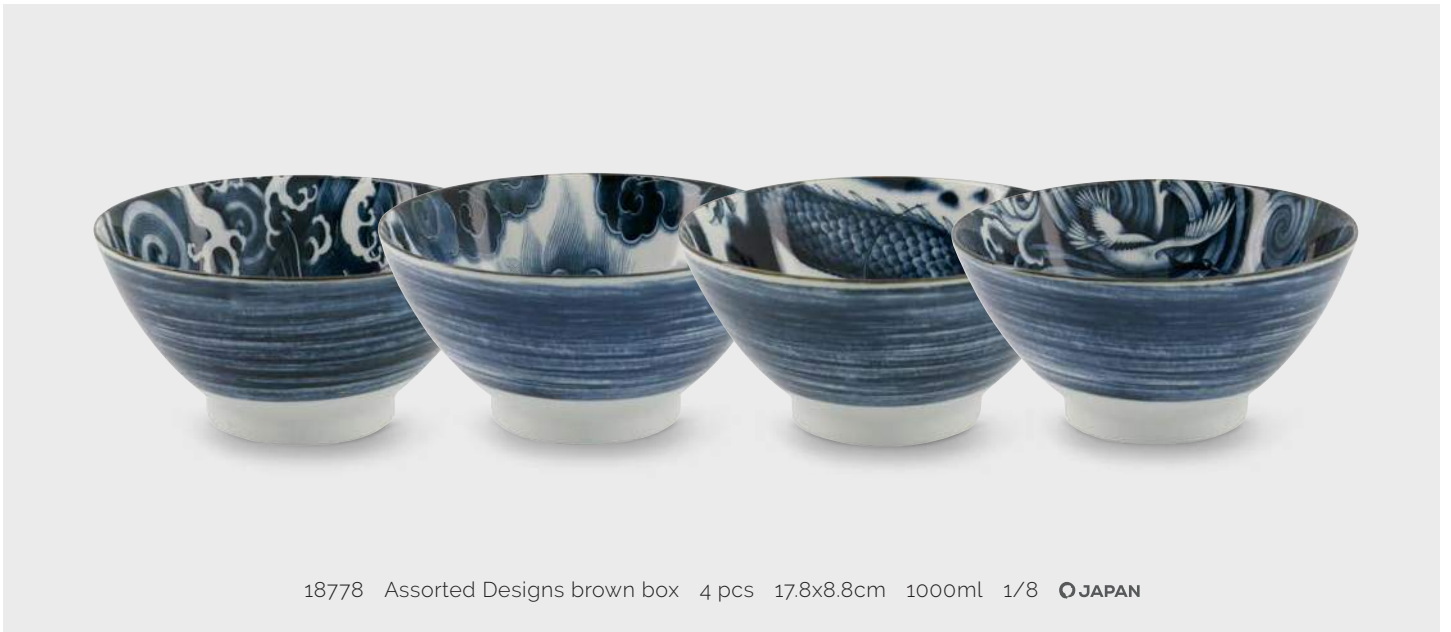

18778 Assorted Designs brown box 4 pcs 17.8x8.8cm 1000ml 1/8 JAPAN