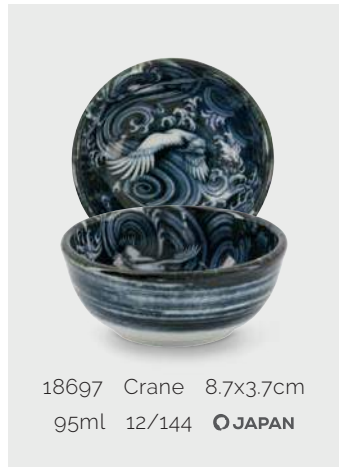

18764 Crane 25.2x7.7cm 1600ml 3/24 JAPAN

18694 Lion 8.7x3.7cm
95ml 12/144 **JAPAN**

18695 Carp 8.7x3.7cm
95ml 12/144 **JAPAN**

18696 Dragon 8.7x3.7cm
95ml 12/144 **JAPAN**

18697 Crane 8.7x3.7cm
95ml 12/144 **JAPAN**