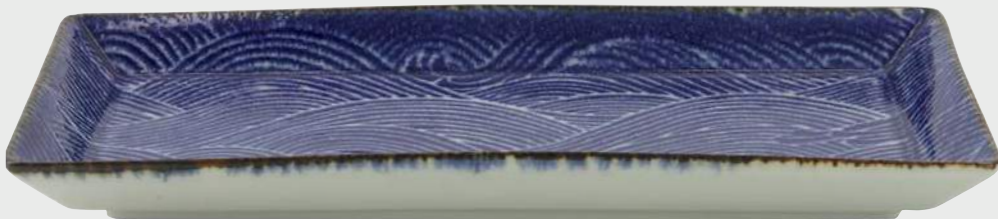

14158 25x3cm 4/24

14209 21.5x3cm 6/24

14156 15.8x2.5cm 12/96

14148 24.5x7.5cm 1400ml 4/24 ○ JAPAN

14160 9.5x7x2.5cm 12/144 ○ JAPAN