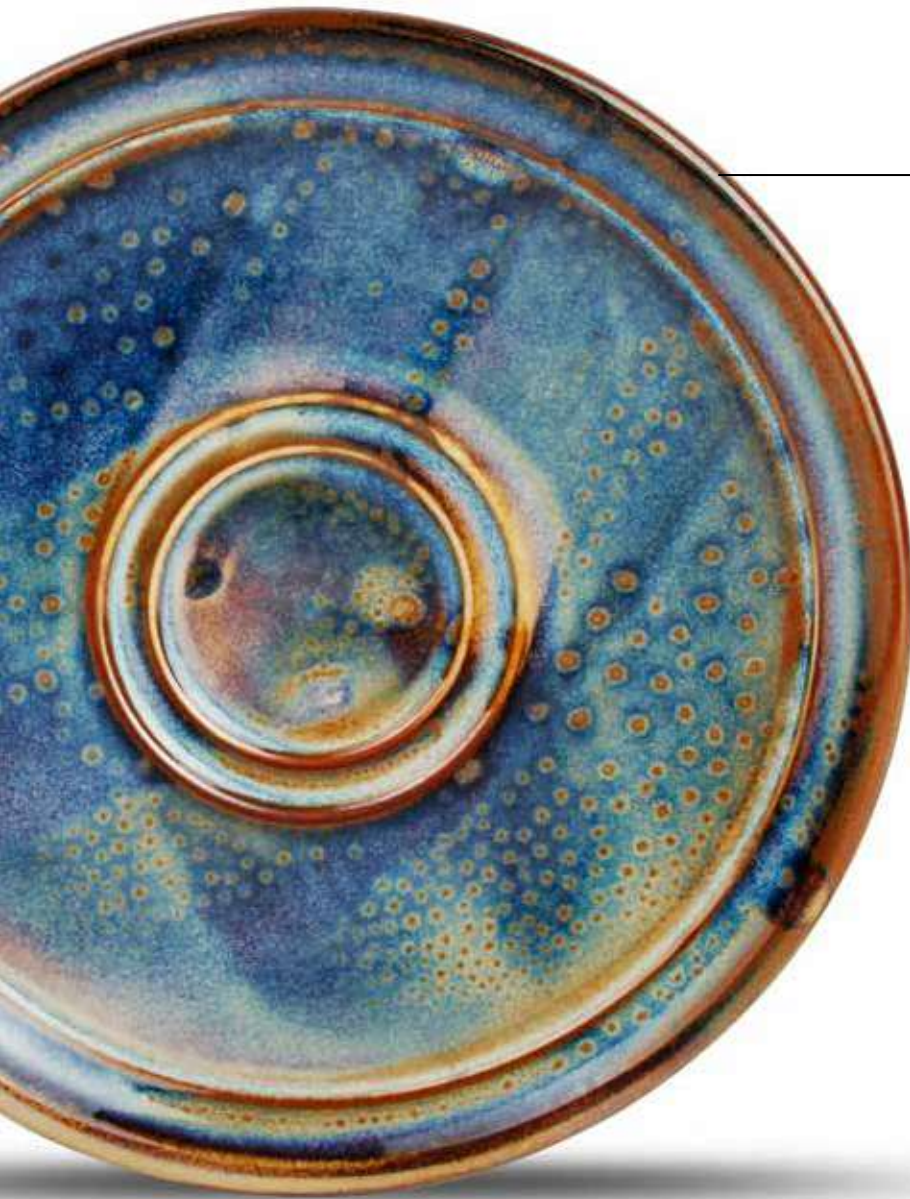

Universal saucer

The universal design ensures that the saucer fits perfectly with the following items: bowl/mocha cup 6,5cl, mocha cup 9cl, cup 19cl, cup 28cl and mug 28cl.

The universal saucer is currently available for ranges: Curvo, Dune Blue, Dune Pink, Escura, Nova, Grey Ceres, Black Ceres, Usko and Volta. Mix and match as you wish.