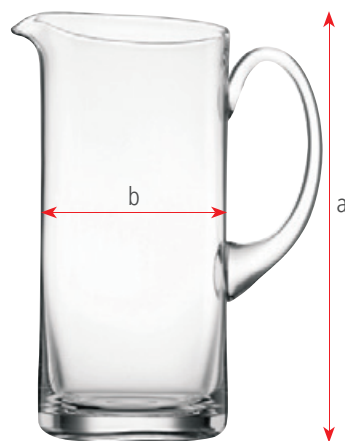

MERCHANDISE EXAMPLES

BEER CLASSICS/CRAFT BEER GLASSES

Display size: 140 cm x 125 cm x 108 cm

BONUS PACKS

Display size: 120 cm x 80 cm x 118 cm

Display size: 67,3 cm x 183 cm x 120 cm

MERCHANDISE EXAMPLES

WILLSBERGER ANNIVERSARY

Display size: 140 cm x 125 cm x 108 cm

STYLE

Display size: 120 cm x 80 cm x 118 cm

SIZE CHART - PACKAGING

Length:	400 mm	15 3/4"
Width:	100 mm	3 8/9"
Height:	238 mm	9 3/8"
Weight:	1010 gr.	2,23 lb

SAMPLE BILL UNIT

467 01 71 - Bonus Pack Summer Drinks Set/4

Length:	415 mm	16 1/3"
Width:	215 mm	8 4/9"
Height:	495 mm	19 1/2"
Weight:	4450 gr.	9,82 lb

SAMPLE MASTERPACK

467 01 71 - Bonus Pack Summer Drinks Set/4

mm = millimeter	1 ounces = 28,350 ml
ml = milliliter	1 inch = 2,54 cm
gr. = gramm	1 kg = 2,205 lb
" = inch	
oz = ounces	

SIZE CHART - GLASSWARE

c

STEMWARE
a - Height
b - Largest Ø
c - Capacity
d - Base Plate Ø

TUMBLERS
a - Height
b - Largest Ø
c - Capacity

DECANTER
a - Height
b - Largest Ø
c - Capacity

PITCHER
a - Height
b - Largest Ø
c - Capacity