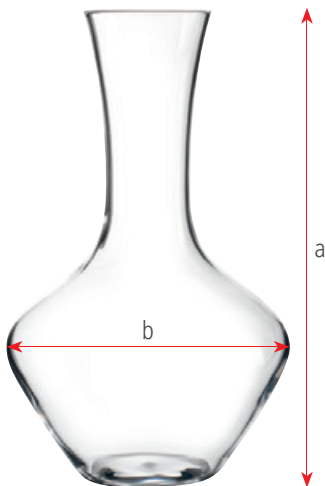

MERCHANDISE EXAMPLES

BEER CLASSICS/CRAFT BEER GLASSES

Display size: 140 cm x 125 cm x 108 cm

BONUS PACKS

Display size: 120 cm x 80 cm x 118 cm

Display size: 67,3 cm x 183 cm x 120 cm

MERCHANDISE EXAMPLES

WILLSBERGER ANNIVERSARY

467 01 71 - Bonus Pack Summer Drinks Set/4

Length:	415 mm	16 1/3"
Width:	215 mm	8 4/9"
Height:	495 mm	19 1/2"
Weight:	4450 gr.	9,82 lb

SAMPLE MASTERPACK

467 01 71 - Bonus Pack Summer Drinks Set/4

mm = millimeter	1 ounces = 28,350 ml
ml = milliliter	1 inch = 2,54 cm
gr. = gramm	1 kg = 2,205 lb
" = inch	
oz = ounces	

SIZE CHART - GLASSWARE

c

STEMWARE
a - Height
b - Largest Ø
c - Capacity
d - Base Plate Ø

TUMBLERS
a - Height
b - Largest Ø
c - Capacity

DECANTER
a - Height
b - Largest Ø
c - Capacity

PITCHER
a - Height
b - Largest Ø
c - Capacity