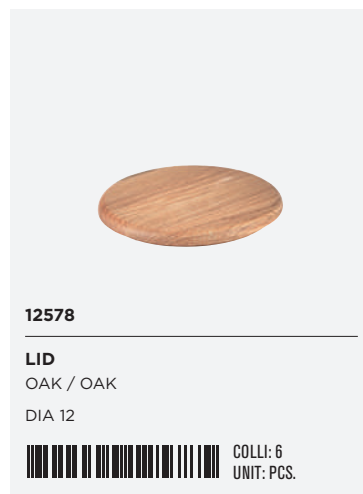

DIA 23

COLLI: 6
UNIT: PCS.

821084

BOWL

WHITE / PORCELAIN

600 ML DIA 13 H 8,2 CM

COLLI: 6
UNIT: PCS.

ACCESSORIES