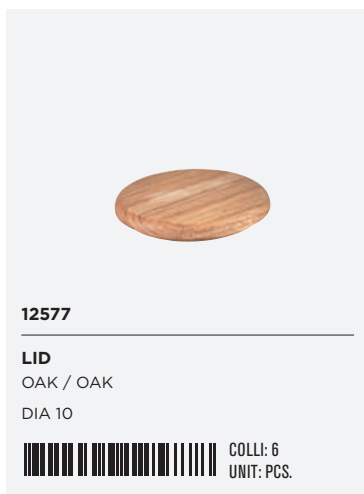

DIA 23

COLLI: 6
UNIT: PCS.

821084

BOWL

WHITE / PORCELAIN

600 ML DIA 13 H 8,2 CM

COLLI: 6
UNIT: PCS.

ACCESSORIES