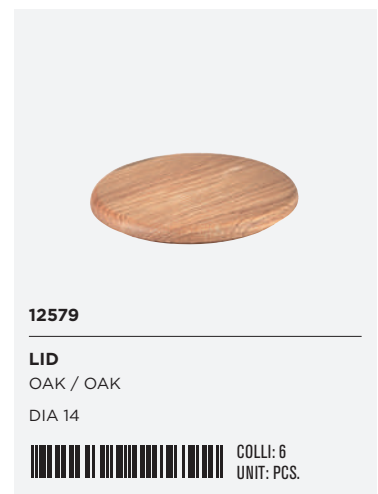

DIA 23

COLLI: 6
UNIT: PCS.

821084

BOWL

WHITE / PORCELAIN

600 ML DIA 13 H 8,2 CM

COLLI: 6
UNIT: PCS.

ACCESSORIES