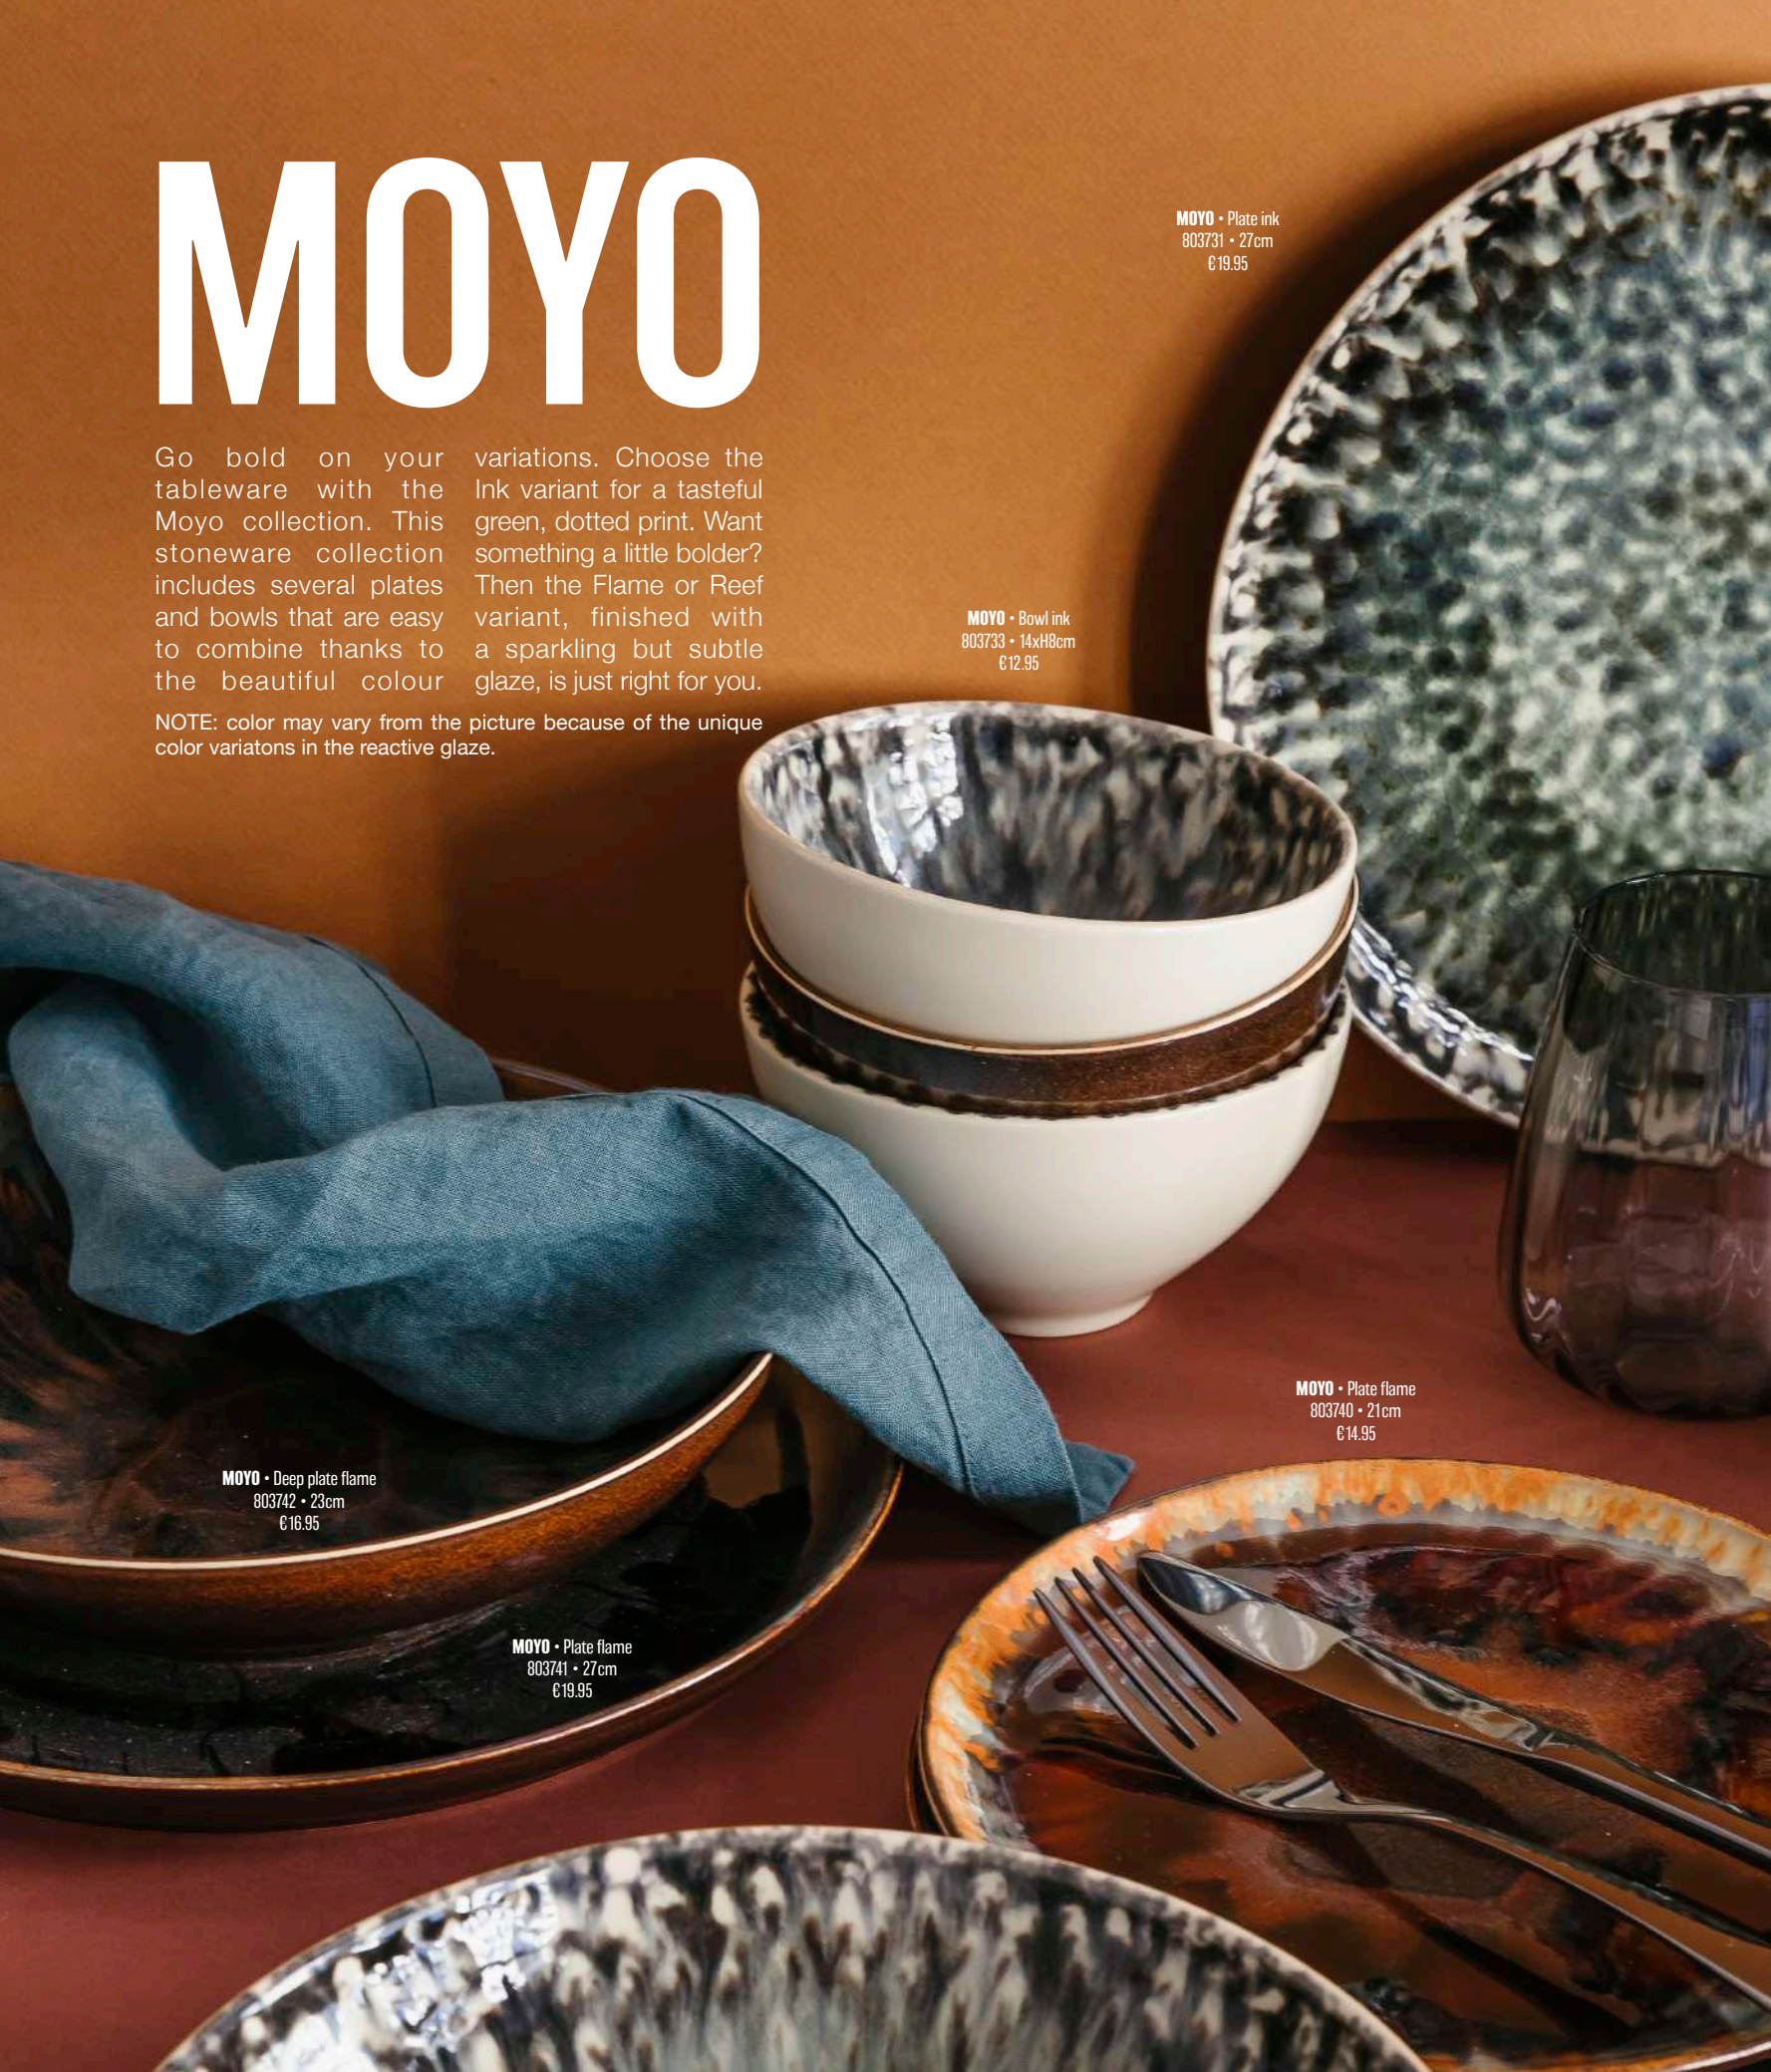

MOYO

Go bold on your tableware with the Moyo collection. This stoneware collection includes several plates and bowls that are easy to combine thanks to the beautiful colour variations. Choose the Ink variant for a tasteful green, dotted print. Want something a little bolder? Then the Flame or Reef variant, finished with a sparkling but subtle glaze, is just right for you.

NOTE: color may vary from the picture because of the unique color variations in the reactive glaze.

MOYO • Plate ink
803731 • 27cm
€19.95

MOYO • Bowl ink
803733 • 14xH8cm
€12.95

MOYO • Deep plate flame
803742 • 23cm
€16.95

MOYO • Plate flame
803741 • 27cm
€19.95

MOYO • Plate flame
803740 • 21cm
€14.95